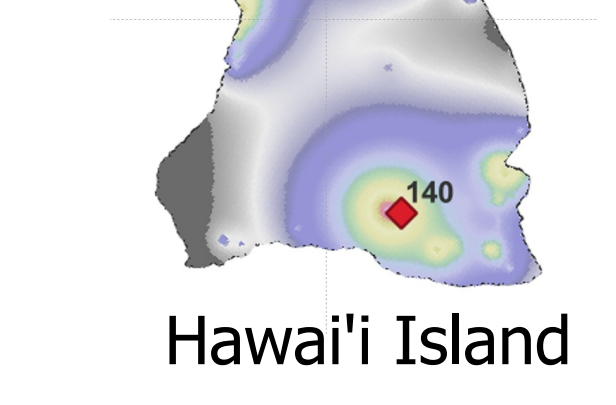

Applications for International Dark Sky Sanctuary

162	Arizona	Diamond Mountain Retreat Center
163	Michigan	Beaver Island
164	Montana	Lost Trail National Wildlife Refuge
165	Nebraska	Merritt Reservoir State Recreation Area
166	Oregon	Oregon Outback

Applications for International Dark Sky Reserve

Applications for International Dark Sky Community

171	Arizona	Bisbee, Arizona
172	Arizona	Tubac, Arizona
173	California	Cambria, California
174	California	Leona Valley, California
175	Colorado	Paonia, Colorado
176	Colorado	Silverton, Colorado
177	Colorado	Berthoud, Colorado
178	Florida	Groveland, Florida
179	Idaho	Sun Valley, Idaho
180	Massachusetts	Nantucket, Massachusetts
181	Montana	Red Lodge, Montana
182	Nevada	Boulder City, Nevada
183	New Hampshire	Hillsborough, New Hampshire
184	Oklahoma	Medicine Park
185	Oregon	Black Butte Ranch
186	Texas	Bee Cave, Texas
187	Texas	Boerne, Texas
188	Texas	Cottonwood Shores, Texas
189	Texas	Jonestown, Texas
190	Texas	Lago Vista, Texas
191	Texas	Round Top, Texas
192	Utah	Castle Valley, Utah
193	Utah	Moab, Utah
194	Utah	Rockville, Utah
195	Utah	Springdale, Utah

Applications for Urban Night Sky Park

Poster created by
Bill Kowalki, Oregon Chapter of the International Dark-Sky Association and
Ashley Wilson, International Dark-Sky Association
Map Updated: August 13, 2022