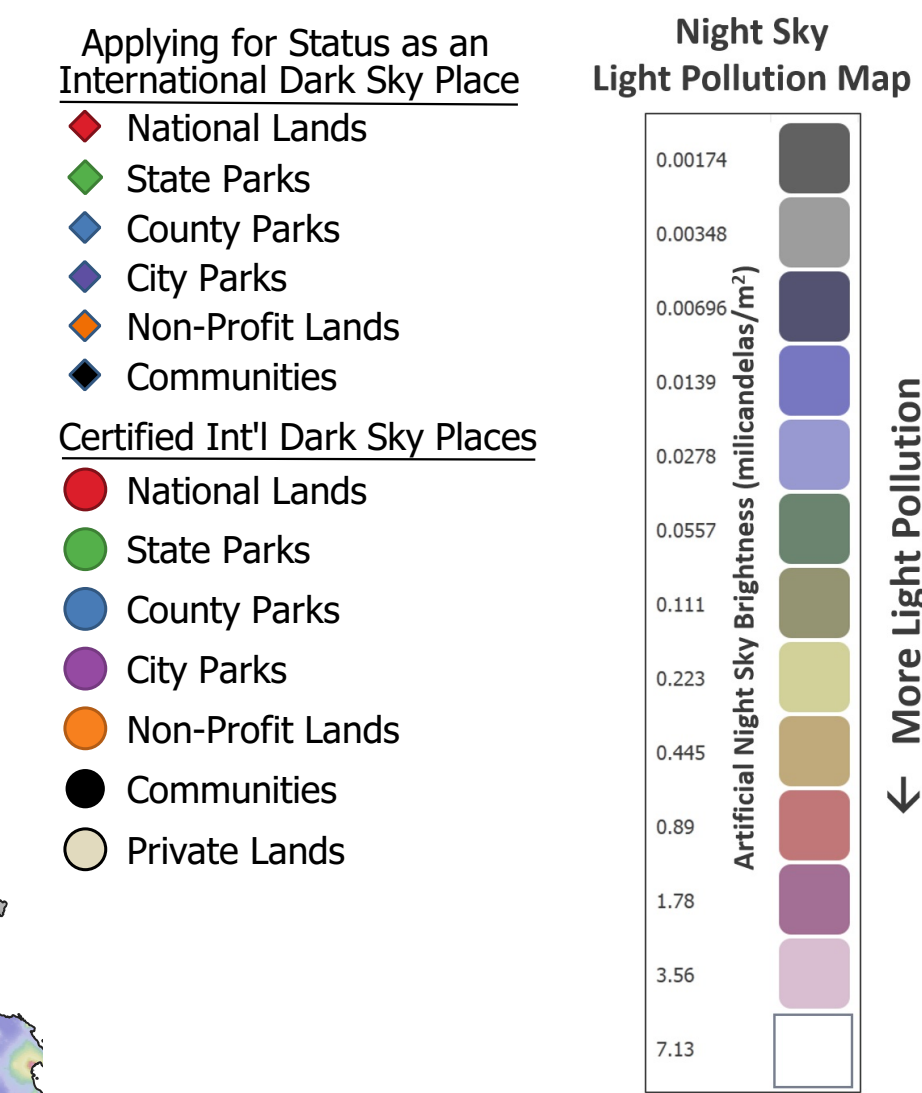

International Dark Sky Places in the US

INTERNATIONAL DARK-SKY ASSOCIATION

International Dark Sky Parks

International Dark Sky Reserves

93	Idaho	Central Idaho
94	Texas	Greater Big Bend

International Dark Sky Communities

Urban Night Sky Parks

Dark Sky Friendly Developments of Distinction

126	Florida	Harmony, Florida
127	Illinois	Galena Territory
128	Oregon	Sunriver, Oregon
129	Texas	Sierra la Rana
130	Texas	Lost Creek, Texas
131	Texas	River Hills

Applications for International Dark Sky Park

Hawai'i Island

Applications for International Dark Sky Sanctuary

162	Arizona	Diamond Mountain Retreat Center
163	Michigan	Beaver Island
164	Montana	Lost Trail National Wildlife Refuge
165	Nebraska	Merritt Reservoir State Recreation Area
166	Oregon	Oregon Outback

Applications for International Dark Sky Reserve

Applications for International Dark Sky Community

171	Arizona	Bisbee, Arizona
172	Arizona	Tubac, Arizona
173	California	Cambria, California
174	California	Leona Valley, California
175	Colorado	Paonia, Colorado
176	Colorado	Silverton, Colorado
177	Colorado	Berthoud, Colorado
178	Florida	Groveland, Florida
179	Idaho	Sun Valley, Idaho
180	Massachusetts	Nantucket, Massachusetts
181	Montana	Red Lodge, Montana
182	Nevada	Boulder City, Nevada
183	New Hampshire	Hillsborough, New Hampshire
184	Oklahoma	Medicine Park
185	Oregon	Black Butte Ranch
186	Texas	Bee Cave, Texas
187	Texas	Boerne, Texas
188	Texas	Cottonwood Shores, Texas
189	Texas	Jonestown, Texas
190	Texas	Lago Vista, Texas
191	Texas	Round Top, Texas
192	Utah	Castle Valley, Utah
193	Utah	Moab, Utah
194	Utah	Rockville, Utah
195	Utah	Springdale, Utah

Applications for Urban Night Sky Park

Poster created by
Bill Kowalki, Oregon Chapter of the International Dark-Sky Association and
Ashley Wilson, International Dark-Sky Association
Map Updated: August 13, 2022